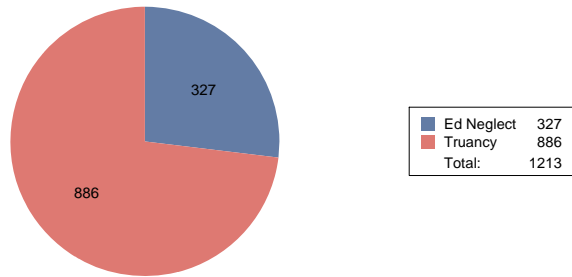

Number of First Reports - November 2016

First Reports by District - November 2016

Anoka-Hennepin	7
Bloomington	55
Brooklyn Center	37
Charter located outside Hennepin County	8
Charter located within Hennepin County	61
Eden Prairie	6
Edina	1
Elk River	1
Hopkins	18
Intermediate 287	22
Minneapolis	620
Minnetonka	8
Online	10
Orono	2
Osseo	88
Out of County	10
Richfield	36
Robbinsdale	176
Rockford	6
St. Louis Park	32
Wayzata	8
Westonka	1