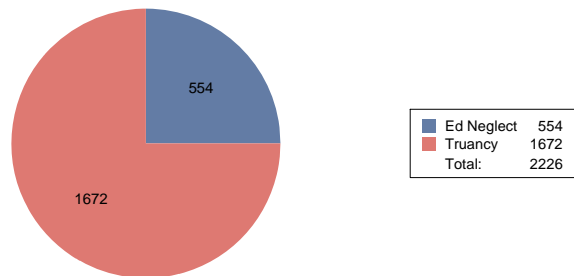

Number of First Reports - YTD