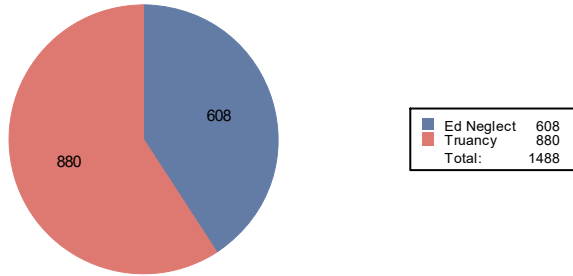

## First Reports by District - November 2020

Anoka-Hennepin	13
Bloomington	5
Brooklyn Center	10
Buffalo	1
Charter located outside Hennepin County	7
Charter located within Hennepin County	78
Eden Prairie	12
Edina	4
Elk River	2
Hopkins	31
Intermediate 287	19
Minneapolis	1,033
Mnetonka	5
Online	3
Orono	4
Osseo	98
Other	1
Out of County	10
Private School	2
Richfield	48
Robbinsdale	59
Rockford	4
St. Anthony	1
St. Louis Park	13
Wayzata	15
Westonka	10