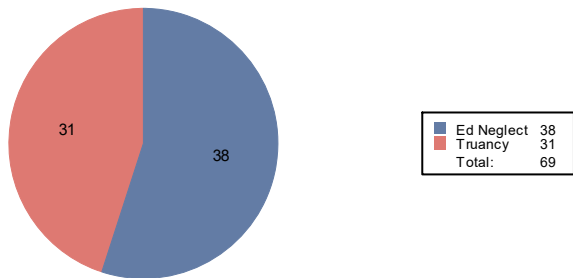

Number of First Reports - October 2020

First Reports by District - October 2020

Bloomington	4
Brooklyn Center	2
Charter located within Hennepin County	16
Edina	1
Minneapolis	7
Minnetonka	3
Osseo	1
Out of County	1
Richfield	5
Robbinsdale	23
St. Louis Park	1
Wayzata	4
Westonka	1