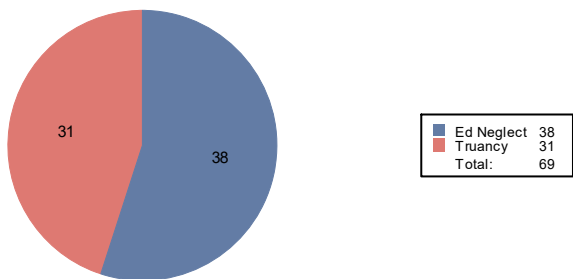

Number of First Reports - YTD