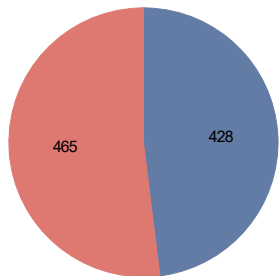

## Number of First Reports - December 2020

Ed Neglect	428
Truancy	465
<b>Total:</b>	<b>893</b>