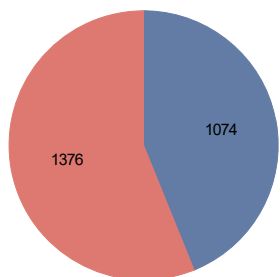

Number of First Reports - YTD