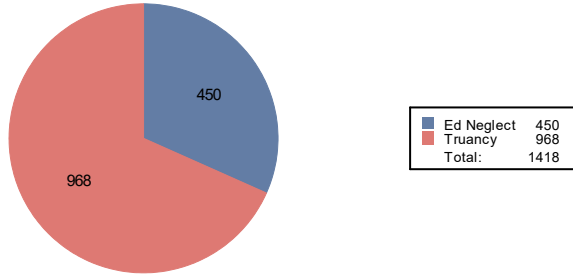

Number of First Reports - February 2020

First Reports by District - February 2020

Anoka-Hennepin	63
Bloomington	49
Brooklyn Center	26
Charter located outside Hennepin County	15
Charter located within Hennepin County	99
Eden Prairie	20
Edina	5
Elk River	5
Hopkins	13
Intermediate 287	18
Minneapolis	622
Minnetonka	10
Online	7
Orono	1
Osseo	153
Other	1
Out of County	16
Private School	6
Richfield	23
Robbinsdale	200
Rockford	1
St. Louis Park	34
Wayzata	29
Westonka	2