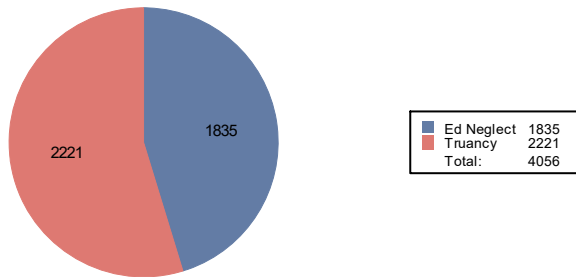

Number of First Reports - YTD