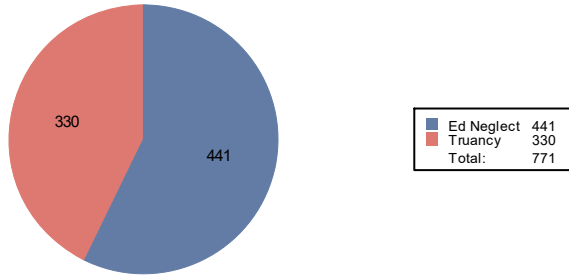

Number of First Reports - February 2021

First Reports by District - February 2021

Anoka-Hennepin	15
Bloomington	17
Brooklyn Center	5
Charter located outside Hennepin County	6
Charter located within Hennepin County	53
Eden Prairie	5
Edina	12
Elk River	1
Hopkins	24
Intermediate 287	9
Minneapolis	387
Mnetonka	6
Online	8
Orono	2
Osseo	122
Out of County	7
Private School	1
Richfield	12
Robbinsdale	47
Rockford	3
St. Louis Park	13
Wayzata	14
Westonka	2