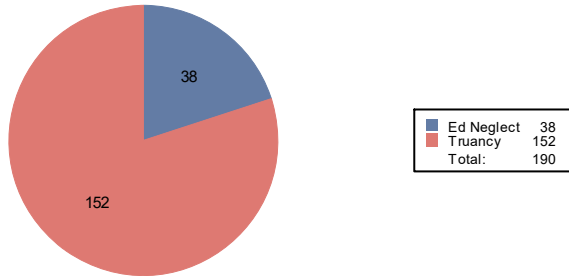

## First Reports by District - September 2019

Anoka-Hennepin	1
Bloomington	10
Charter located outside Hennepin County	2
Charter located within Hennepin County	4
Eden Prairie	3
Edina	4
Hopkins	7
Intermediate 287	3
Minneapolis	73
Mnettonka	1
Online	2
Osseo	6
Other	1
Out of County	3
Richfield	8
Robbinsdale	50
St. Anthony	3
St. Louis Park	1
Wayzata	1
Westonka	7