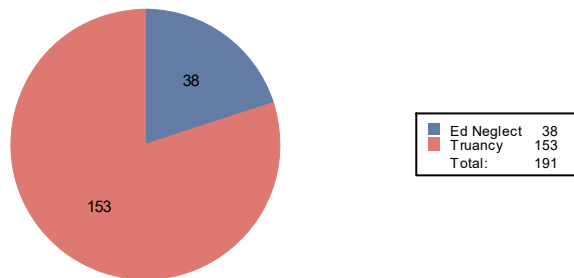

Number of First Reports - YTD