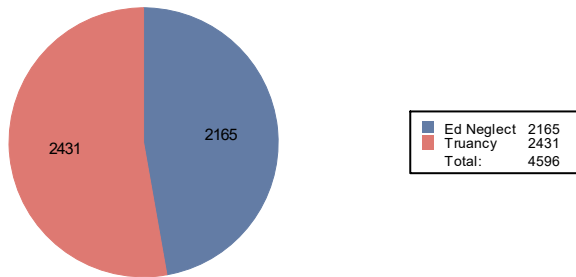

Number of First Reports - YTD