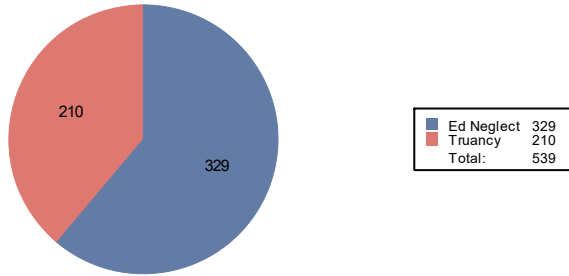

Number of First Reports - March 2021

First Reports by District - March 2021

Anoka-Hennepin	14
Bloomington	13
Brooklyn Center	8
Charter located outside Hennepin County	2
Charter located within Hennepin County	45
Eden Prairie	5
Edina	10
Hopkins	25
Minneapolis	246
Minnetonka	6
Online	13
Orono	1
Osseo	44
Other	1
Out of County	16
Private School	1
Richfield	10
Robbinsdale	33
St. Louis Park	19
Wayzata	21
Westonka	6