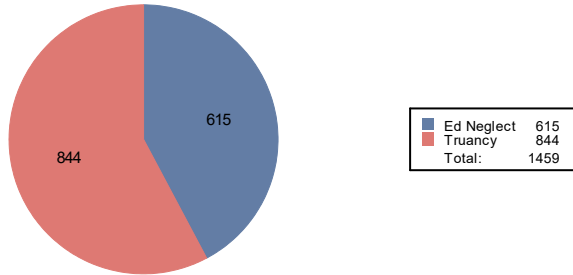

Number of First Reports - January 2020

First Reports by District - January 2020

Anoka-Hennepin	33
Bloomington	88
Brooklyn Center	22
Charter located outside Hennepin County	5
Charter located within Hennepin County	144
Eden Prairie	2
Edina	3
Elk River	3
Hopkins	49
Intermediate 287	15
Minneapolis	708
Minnetonka	6
Online	14
Orono	2
Osseo	149
Out of County	14
Private School	3
Richfield	25
Robbinsdale	121
Rockford	2
St. Louis Park	39
Wayzata	11
Westonka	1