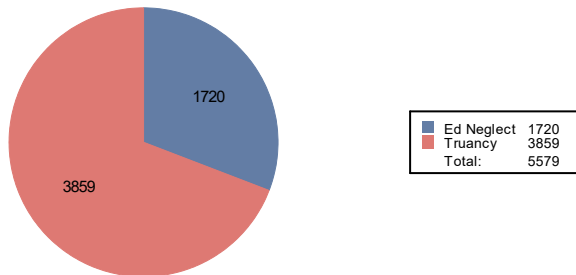

Number of First Reports - YTD