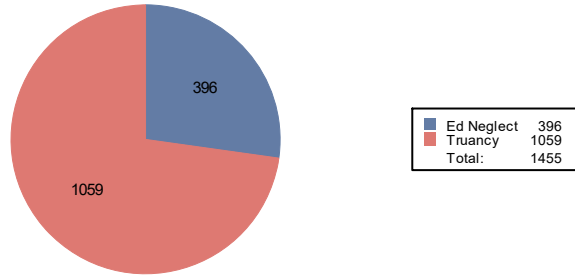

Number of First Reports - November 2019

First Reports by District - November 2019

Anoka-Hennepin	37
Bloomington	51
Brooklyn Center	9
Buffalo	1
Charter located outside Hennepin County	4
Charter located within Hennepin County	106
Eden Prairie	8
Edina	4
Elk River	3
Hopkins	46
Intermediate 287	38
Minneapolis	636
Mnetonka	5
Online	10
Orono	1
Osseo	130
Out of County	14
Richfield	18
Robbinsdale	239
Rockford	3
St. Anthony	1
St. Louis Park	75
Wayzata	9
Westonka	7

Number of First Reports - YTD

Number of First Reports - YTD