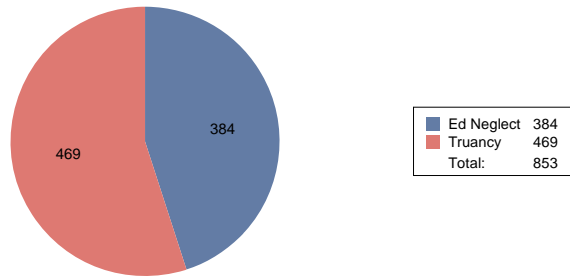

Number of First Reports - April 2017

First Reports by District - April 2017

Anoka-Hennepin	3
Bloomington	28
Brooklyn Center	38
Charter located outside Hennepin County	2
Charter located within Hennepin County	87
Eden Prairie	5
Edina	2
Elk River	2
Hopkins	21
Intermediate 287	7
Minneapolis	414
Minnetonka	6
Online	10
Osseo	46
Out of County	25
Richfield	32
Robbinsdale	91
Rockford	5
St. Louis Park	13
Wayzata	8
Westonka	8