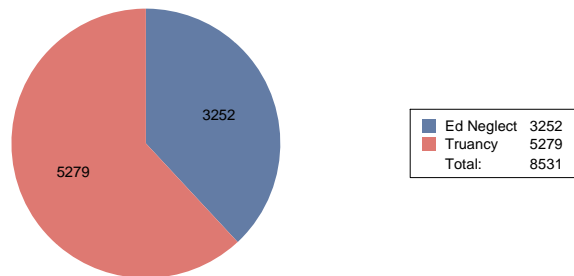

Number of First Reports - YTD