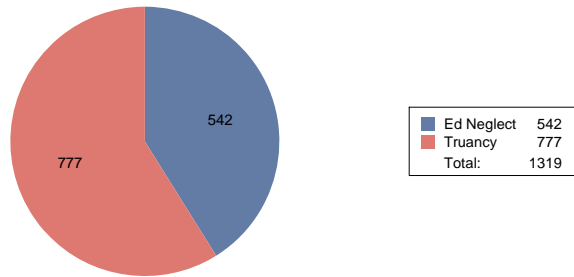

Number of First Reports - February 2017

First Reports by District - February 2017

Anoka-Hennepin	8
Bloomington	53
Brooklyn Center	33
Charter located outside Hennepin County	4
Charter located within Hennepin County	119
Eden Prairie	5
Edina	4
Hopkins	31
Intermediate 287	14
Minneapolis	684
Minnetonka	4
Online	6
Osseo	90
Out of County	25
Private School	2
Richfield	51
Robbinsdale	142
Rockford	2
St. Anthony	2
St. Louis Park	25
Wayzata	14
Westonka	1