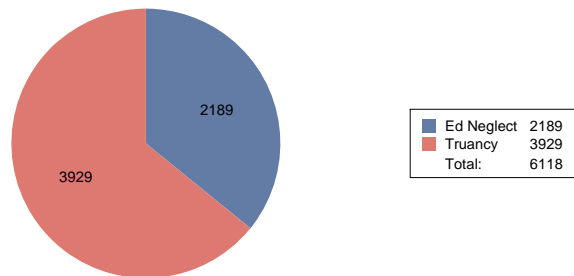

Number of First Reports - YTD