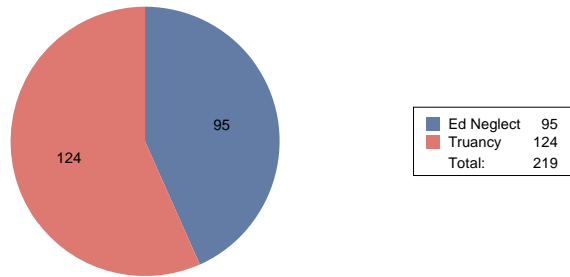

Number of First Reports - June 2017

First Reports by District - June 2017

Anoka-Hennepin	2
Bloomington	35
Brooklyn Center	5
Charter located within Hennepin County	7
Eden Prairie	1
Minneapolis	87
Osseo	40
Richfield	22
Robbinsdale	18
Rockford	2