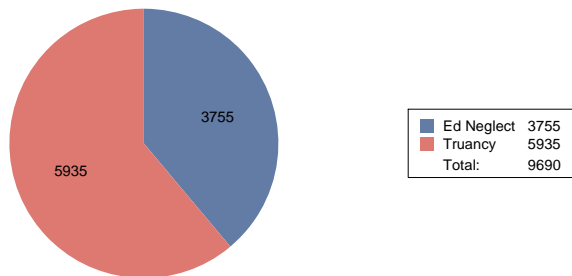

Number of First Reports - YTD