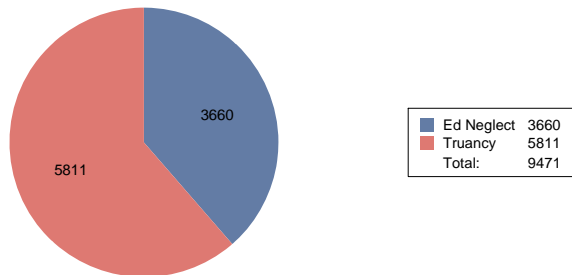

Number of First Reports - YTD