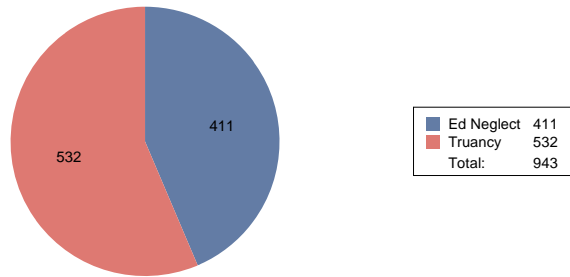

Number of First Reports - May 2017

First Reports by District - May 2017

Anoka-Hennepin	6
Bloomington	41
Brooklyn Center	42
Charter located within Hennepin County	73
Eden Prairie	11
Edina	2
Hopkins	25
Intermediate 287	2
Minneapolis	524
Minnetonka	5
Online	1
Orono	1
Osseo	87
Out of County	12
Richfield	15
Robbinsdale	60
Rockford	1
St. Louis Park	21
Wayzata	12
Westonka	2