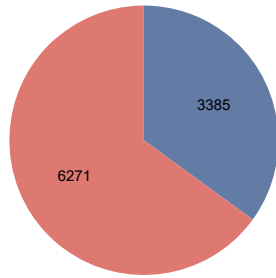

■ Ed Neglect 3385
■ Truancy 6271
Total: 9656