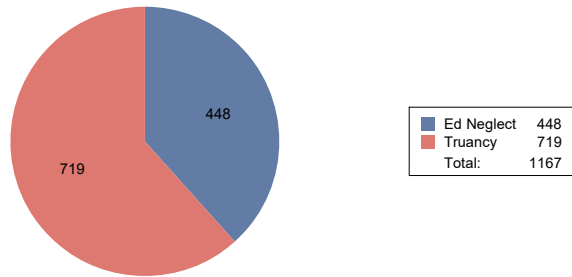

## First Reports by District - April 2018

Anoka-Hennepin	16
Bloomington	58
Brooklyn Center	10
Charter located outside Hennepin County	12
Charter located within Hennepin County	104
Eden Prairie	8
Edina	5
Elk River	2
Hopkins	32
Intermediate 287	16
Minneapolis	511
Minnetonka	11
Online	11
Orono	7
Osseo	148
Other	3
Out of County	38
Private School	1
Richfield	15
Robbinsdale	125
Rockford	7
St. Louis Park	14
Wayzata	8
Westonka	5