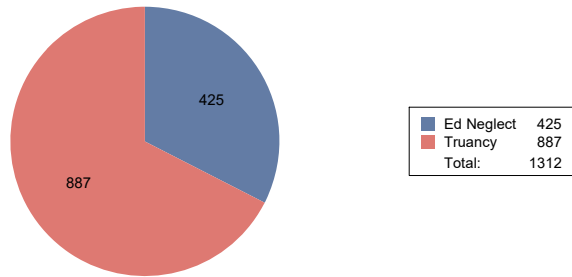

Number of First Reports - December 2017

First Reports by District - December 2017

| | |
|---|-----|
| Anoka-Hennepin | 5 |
| Bloomington | 30 |
| Brooklyn Center | 20 |
| Charter located outside Hennepin County | 6 |
| Charter located within Hennepin County | 94 |
| Eden Prairie | 9 |
| Edina | 7 |
| Elk River | 4 |
| Hopkins | 25 |
| Intermediate 287 | 24 |
| Minneapolis | 648 |
| Minnetonka | 5 |
| Online | 25 |
| Orono | 1 |
| Osseo | 179 |
| Out of County | 23 |
| Private School | 3 |
| Richfield | 43 |
| Robbinsdale | 136 |
| Rockford | 2 |
| St. Louis Park | 17 |
| Wayzata | 6 |