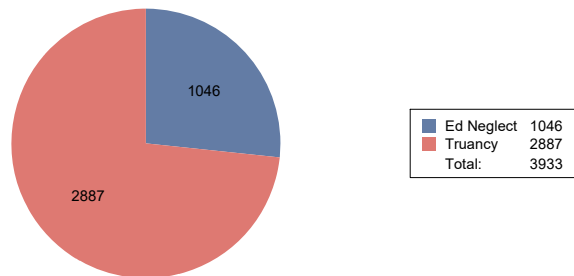

Number of First Reports - YTD