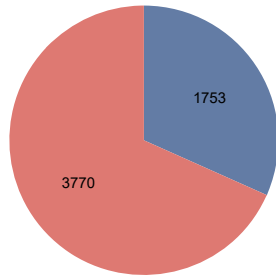

Ed Neglect	1753
Truancy	3770
Total:	5523