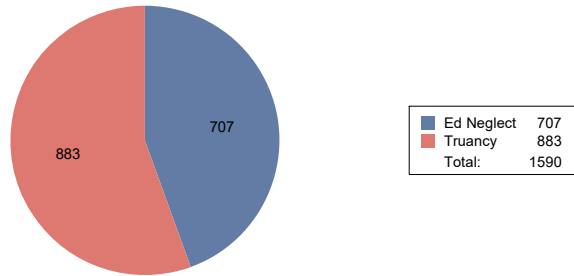

Number of First Reports - January 2018

First Reports by District - January 2018

Anoka-Hennepin	21
Bloomington	54
Brooklyn Center	30
Charter located outside Hennepin County	10
Charter located within Hennepin County	141
Eden Prairie	6
Edina	4
Elk River	2
Hopkins	45
Intermediate 287	19
Minneapolis	786
Minnetonka	7
Online	14
Orono	3
Osseo	124
Other	1
Out of County	35
Private School	1
Richfield	60
Robbinsdale	175
Rockford	11
St. Louis Park	21
Waconia	1
Wayzata	16
Westonka	3