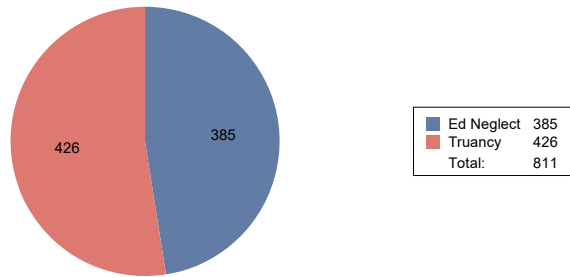

Number of First Reports - May 2018

First Reports by District - May 2018

Anoka-Hennepin	12
Bloomington	25
Brooklyn Center	13
Charter located outside Hennepin County	1
Charter located within Hennepin County	69
Eden Prairie	5
Edina	3
Elk River	3
Hopkins	46
Intermediate 287	12
Minneapolis	357
Minnetonka	1
Online	3
Orono	5
Osseo	109
Other	15
Out of County	26
Private School	3
Richfield	26
Robbinsdale	49
Rockford	2
St. Louis Park	10
Wayzata	12
Westonka	4