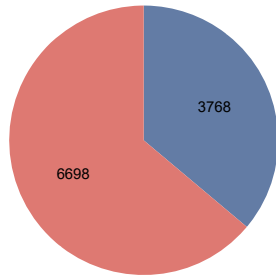

Ed Neglect	3768
Truancy	6698
Total:	10466