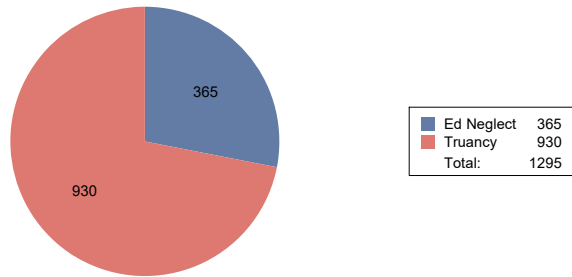

## First Reports by District - November 2017

Anoka-Hennepin	5
Bloomington	36
Brooklyn Center	23
Charter located outside Hennepin County	10
Charter located within Hennepin County	88
Eden Prairie	7
Edina	3
Elk River	3
Hopkins	22
Intermediate 287	20
Minneapolis	673
Minnetonka	16
Online	22
Orono	1
Osseo	99
Other	2
Out of County	31
Private School	2
Richfield	26
Robbinsdale	160
Rockford	7
St. Anthony	1
St. Louis Park	28
Wayzata	5
Westonka	5