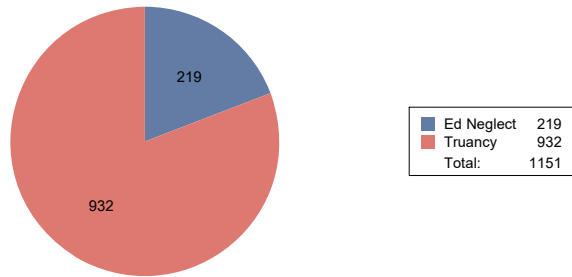

Number of First Reports - October 2017

First Reports by District - October 2017

Anoka-Hennepin	7
Bloomington	39
Brooklyn Center	22
Charter located outside Hennepin County	21
Charter located within Hennepin County	62
Eden Prairie	3
Edina	4
Elk River	2
Hopkins	22
Intermediate 287	29
Minneapolis	679
Minnetonka	7
Online	18
Orono	2
Osseo	97
Other	3
Out of County	19
Private School	4
Richfield	5
Robbinsdale	73
Rockford	7
St. Louis Park	14
Wayzata	7
Westonka	5