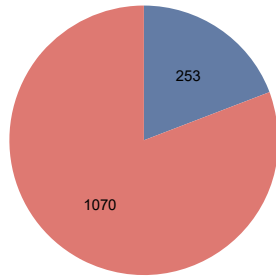

Ed Neglect	253
Truancy	1070
Total:	1323