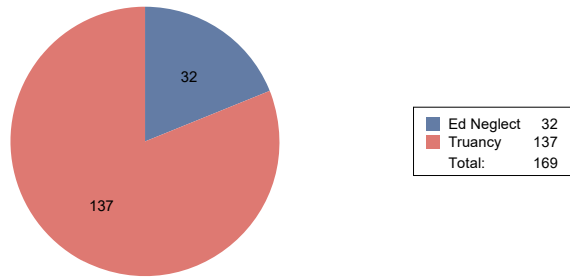

Number of First Reports - September 2017

First Reports by District - September 2017

Anoka-Hennepin	3
Bloomington	6
Brooklyn Center	1
Charter located outside Hennepin County	2
Charter located within Hennepin County	27
Edina	1
Hopkins	2
Intermediate 287	5
Minneapolis	51
Minnetonka	2
Online	2
Osseo	31
Other	2
Out of County	6
Richfield	7
Robbinsdale	18
St. Louis Park	1
Wayzata	2