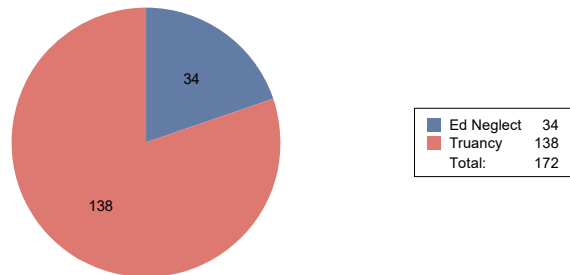

Number of First Reports - YTD