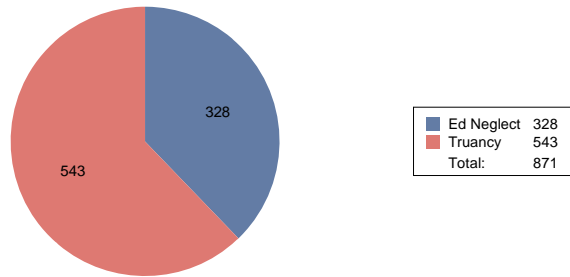

## First Reports by District - December 2016

Anoka-Hennepin	8
Bloomington	40
Brooklyn Center	17
Charter located outside Hennepin County	5
Charter located within Hennepin County	62
Eden Prairie	4
Edina	6
Elk River	1
Hopkins	25
Intermediate 287	24
Minneapolis	363
Minnetonka	3
Online	11
Orono	2
Osseo	80
Out of County	21
Richfield	33
Robbinsdale	127
Rockford	5
St. Louis Park	25
Waconia	1
Wayzata	8