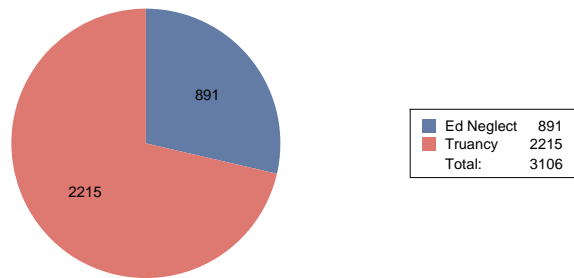

Number of First Reports - YTD