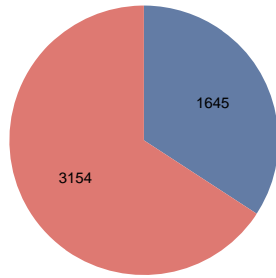

Ed Neglect	1645
Truancy	3154
Total:	4799