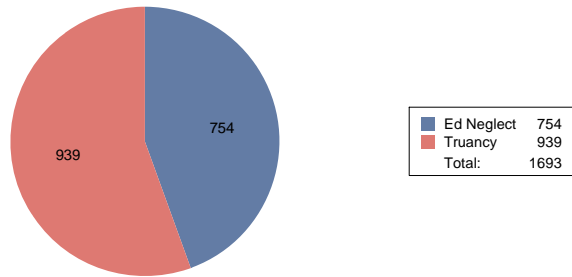

Number of First Reports - January 2017

First Reports by District - January 2017

Anoka-Hennepin	14
Bloomington	65
Brooklyn Center	71
Charter located outside Hennepin County	7
Charter located within Hennepin County	135
Eden Prairie	4
Edina	2
Hopkins	73
Intermediate 287	24
Minneapolis	813
Minnetonka	3
Online	5
Orono	2
Osseo	200
Other	1
Out of County	25
Private School	2
Richfield	60
Robbinsdale	112
Rockford	4
St. Anthony	2
St. Louis Park	53
Waconia	1
Wayzata	9
Westonka	6