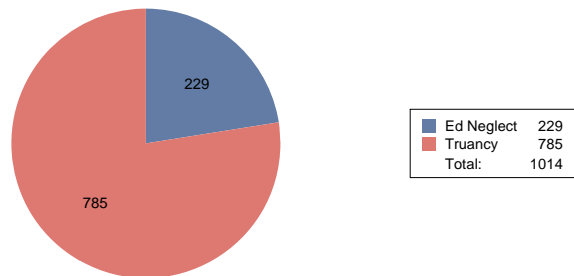

Number of First Reports - YTD