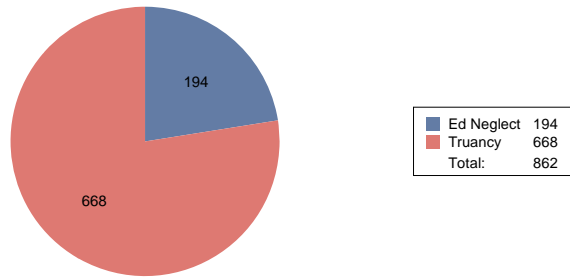

Number of First Reports - October 2016

First Reports by District - October 2016

Anoka-Hennepin	3
Bloomington	57
Brooklyn Center	26
Buffalo	1
Charter located outside Hennepin County	3
Charter located within Hennepin County	57
Eden Prairie	4
Edina	3
Elk River	2
Hopkins	33
Intermediate 287	45
Minneapolis	481
Minnetonka	7
Online	6
Orono	3
Osseo	28
Out of County	11
Richfield	19
Robbinsdale	56
Rockford	5
St. Louis Park	10
Wayzata	2