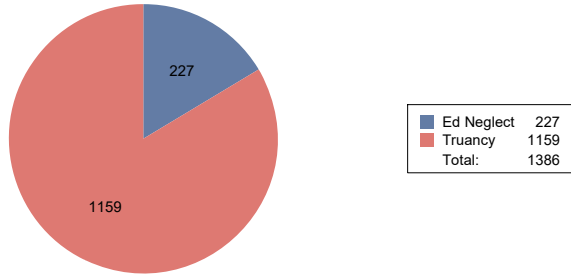

Number of First Reports - October 2018

First Reports by District - October 2018

Anoka-Hennepin	11
Bloomington	30
Brooklyn Center	26
Charter located outside Hennepin County	4
Charter located within Hennepin County	51
Eden Prairie	1
Edina	7
Elk River	2
Hopkins	44
Intermediate 287	25
Minneapolis	807
Mnetonka	16
Online	12
Orono	2
Osseo	117
Other	1
Out of County	12
Private School	1
Richfield	36
Robbinsdale	133
Rockford	1
St. Louis Park	41
Wayzata	3
Westonka	3