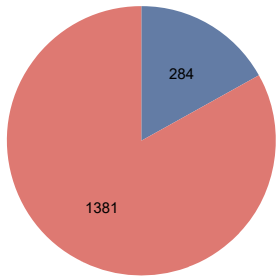

Ed Neglect	284
Truancy	1381
Total:	1665