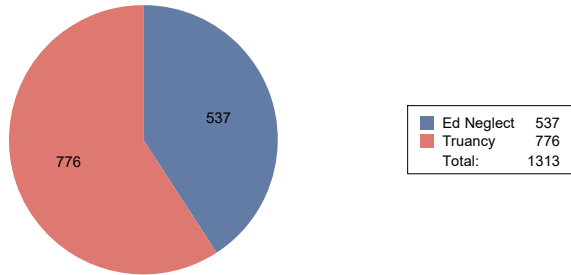

Number of First Reports - April 2019

First Reports by District - April 2019

Anoka-Hennepin	10
Bloomington	103
Brooklyn Center	8
Buffalo	1
Charter located outside Hennepin County	1
Charter located within Hennepin County	83
Eden Prairie	12
Edina	3
Elk River	1
Hopkins	24
Intermediate 287	15
Minneapolis	463
Mnettonka	5
Online	5
Orono	6
Osseo	180
Out of County	13
Private School	13
Richfield	31
Robbinsdale	300
Rockford	4
St. Louis Park	22
Wayzata	8
Westonka	2