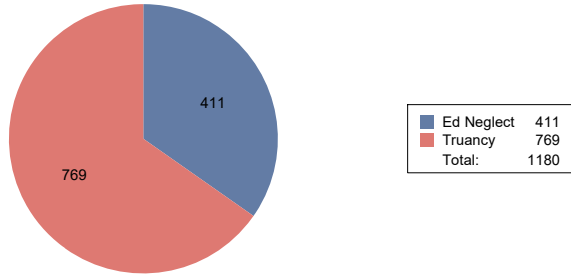

Number of First Reports - December 2018

First Reports by District - December 2018

Anoka-Hennepin	15
Bloomington	13
Brooklyn Center	20
Charter located outside Hennepin County	6
Charter located within Hennepin County	80
Eden Prairie	1
Edina	9
Elk River	1
Hopkins	47
Intermediate 287	10
Minneapolis	602
Minnetonka	2
Online	24
Orono	3
Osseo	81
Other	1
Out of County	22
Private School	3
Richfield	21
Robbinsdale	166
Rockford	4
St. Louis Park	41
Wayzata	6
Westonka	2