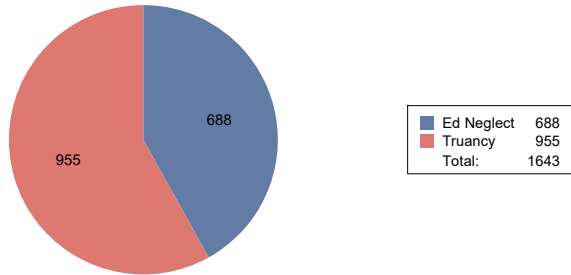

Number of First Reports - February 2019

First Reports by District - February 2019

Anoka-Hennepin	20
Bloomington	28
Brooklyn Center	65
Charter located outside Hennepin County	5
Charter located within Hennepin County	100
Eden Prairie	10
Edina	7
Elk River	2
Hopkins	83
Intermediate 287	19
Minneapolis	772
Mnetonka	6
Online	12
Osseo	154
Out of County	24
Private School	3
Richfield	18
Robbinsdale	227
Rockford	1
St. Louis Park	50
Wayzata	27
Westonka	10