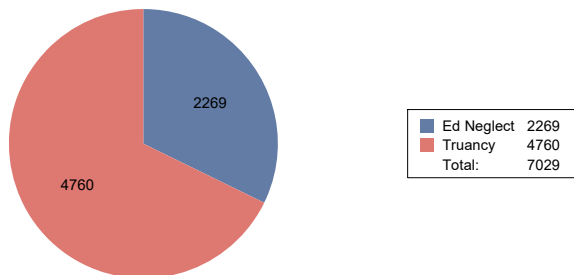

Number of First Reports - YTD