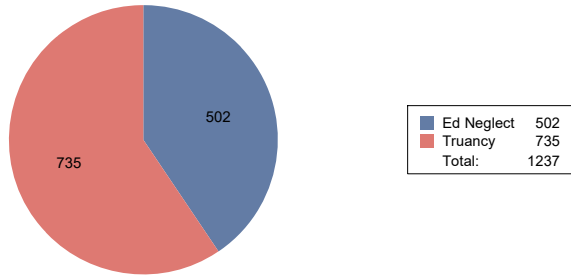

Number of First Reports - January 2019

First Reports by District - January 2019

Anoka-Hennepin	16
Bloomington	18
Brooklyn Center	19
Charter located outside Hennepin County	12
Charter located within Hennepin County	97
Eden Prairie	8
Edina	6
Elk River	5
Hopkins	11
Intermediate 287	18
Minneapolis	581
Mnetonka	6
Online	12
Orono	4
Osseo	150
Other	1
Out of County	39
Private School	3
Richfield	20
Robbinsdale	175
Rockford	4
St. Louis Park	24
Wayzata	7
Westonka	1