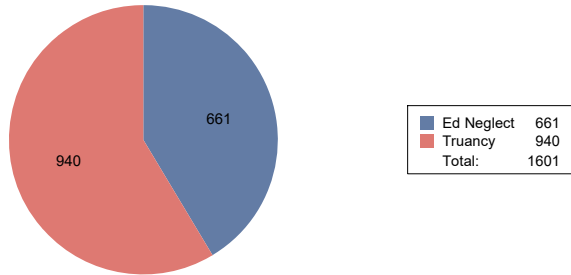

Number of First Reports - March 2019

First Reports by District - March 2019

Anoka-Hennepin	7
Bloomington	74
Brooklyn Center	56
Buffalo	1
Charter located outside Hennepin County	4
Charter located within Hennepin County	194
Eden Prairie	17
Edina	9
Elk River	4
Hopkins	16
Intermediate 287	27
Minneapolis	764
Minnetonka	5
Online	11
Orono	6
Osseo	100
Out of County	26
Private School	1
Richfield	42
Robbinsdale	171
Rockford	8
St. Louis Park	32
Wayzata	17
Westonka	9