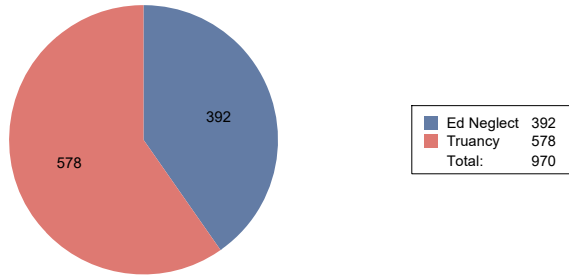

Number of First Reports - May 2019

First Reports by District - May 2019

Anoka-Hennepin	10
Bloomington	28
Brooklyn Center	3
Charter located outside Hennepin County	1
Charter located within Hennepin County	63
Eden Prairie	2
Edina	1
Hopkins	21
Intermediate	14
Minneapolis	516
Mnetonka	4
Online	1
Orono	1
Osseo	149
Other	1
Out of County	24
Robbinsdale	104
Rockford	1
St. Anthony	2
St. Louis Park	16
Wayzata	7
Westonka	1