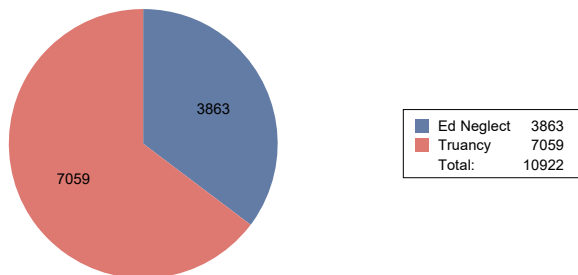

Number of First Reports - YTD