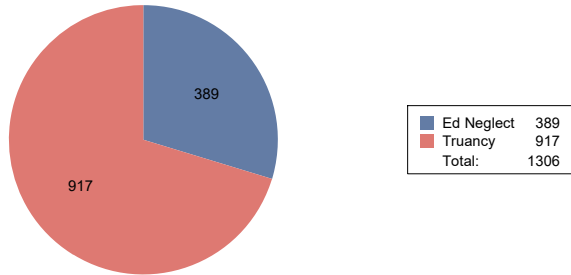

Number of First Reports - November 2018

First Reports by District - November 2018

Anoka-Hennepin	15
Bloomington	32
Brooklyn Center	32
Charter located outside Hennepin County	3
Charter located within Hennepin County	147
Eden Prairie	2
Edina	3
Elk River	6
Hopkins	38
Intermediate 287	22
Minneapolis	614
Mnettonka	7
Online	15
Orono	1
Osseo	85
Other	1
Out of County	10
Private School	4
Richfield	26
Robbinsdale	183
Rockford	5
St. Anthony	2
St. Louis Park	37
Wayzata	8
Westonka	8