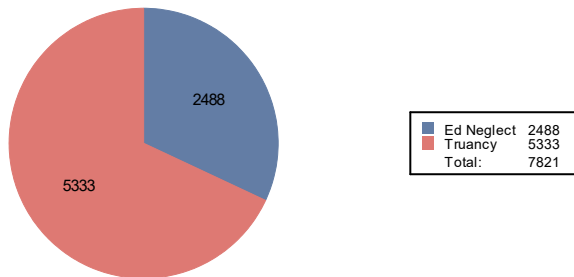

Number of First Reports - YTD