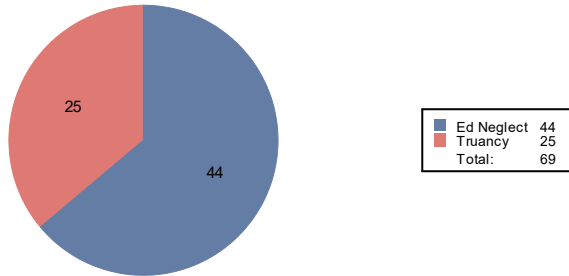

Number of First Reports - April 2020

First Reports by District - April 2020

Charter located within Hennepin County	6
Eden Prairie	1
Hopkins	3
Minneapolis	5
Minnetonka	3
Online	4
Orono	3
Osseo	11
Out of County	3
Robbinsdale	29
Westonka	1