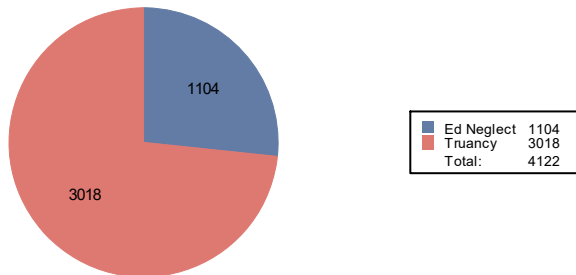

Number of First Reports - YTD