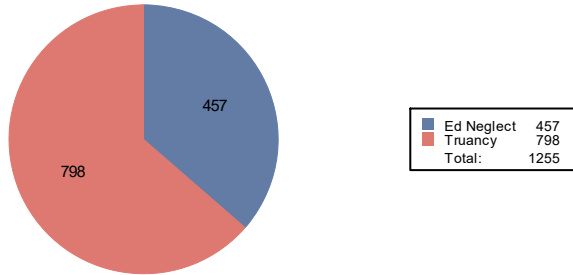

Number of First Reports - December 2019

First Reports by District - December 2019

Anoka-Hennepin	36
Bloomington	35
Brooklyn Center	41
Charter located outside Hennepin County	3
Charter located within Hennepin County	115
Eden Prairie	6
Elk River	3
Hopkins	34
Intermediate 287	11
Minneapolis	608
Mnetonka	3
Online	16
Orono	4
Osseo	95
Other	1
Out of County	17
Private School	2
Richfield	26
Robbinsdale	142
Rockford	4
St. Louis Park	40
Wayzata	10
Westonka	3